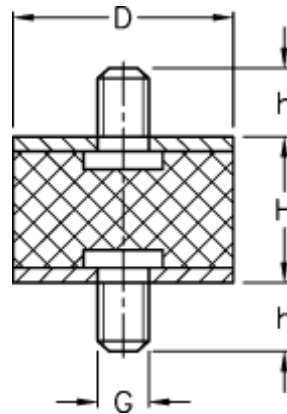

Article number: 511015980057101

Description: KLEE Vibration damper type 1  
30-15-1, M10x20/M10x20, NR - 43 shore

## Measures

---

D = 30

G = M10

h = 20

H = 15